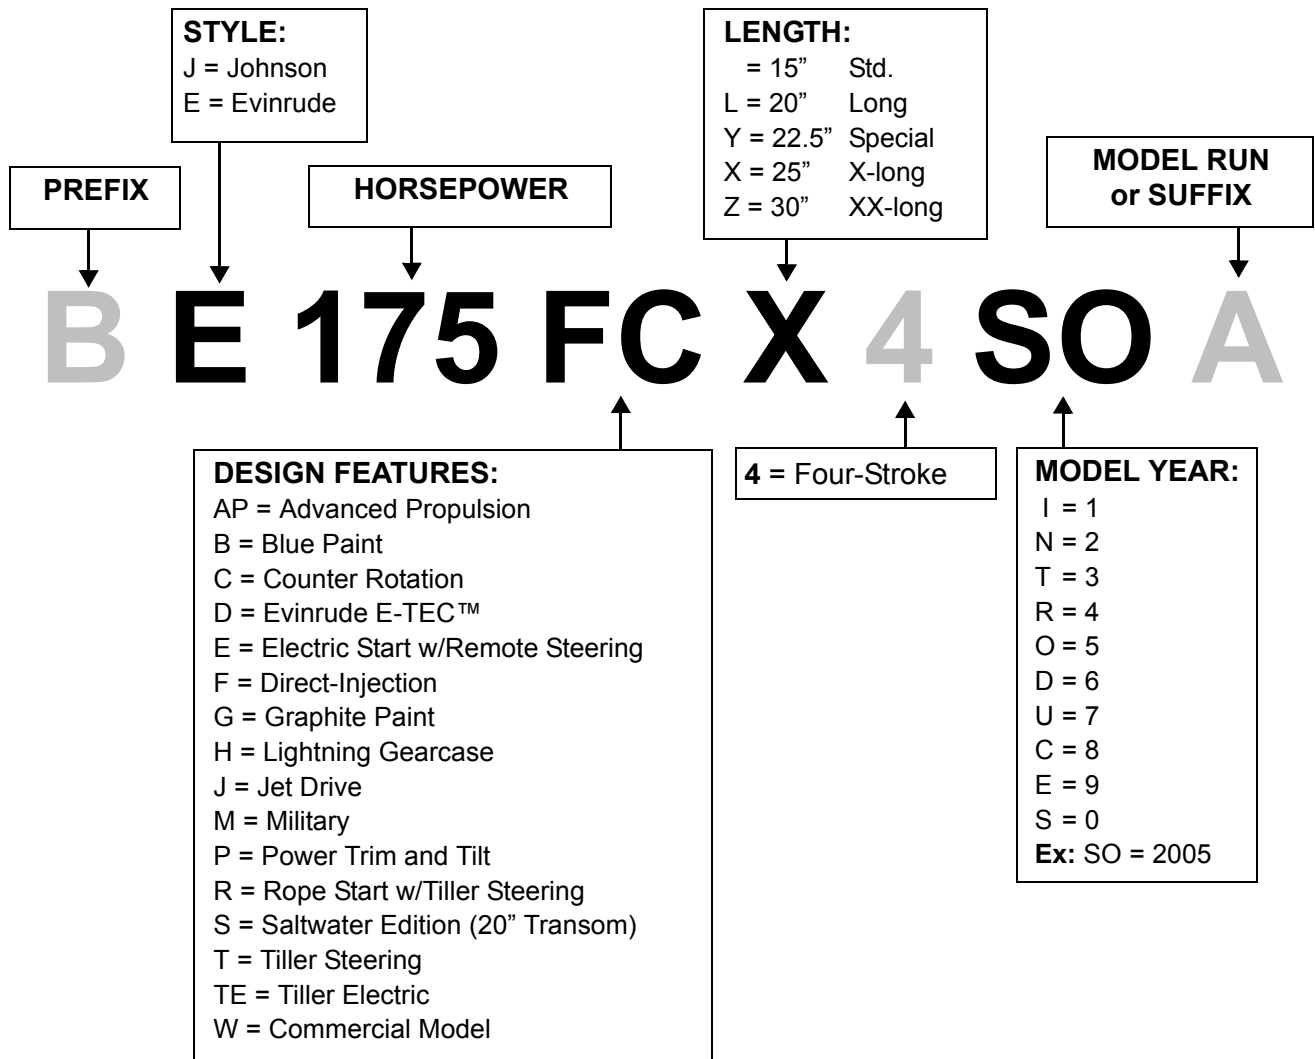

MODEL NUMBER DESIGNATION - OUTBOARDS

Model Years 1980-1998

Model Years 1999-2001

Model Years 2002 and Up

RECREATIONAL OUTBOARDS 1980-1999

1.2 HP Models

Model Number	Year
JCO-CDR	1986
EJR-CDR	1986
JCO-CUA	1987
EJR-CUA	1987
JCO-CCM	1988
EJR-CCM	1988
JCO-CE	1989
EJR-CE	1989
JCO-ES	1990
EJR-ES	1990