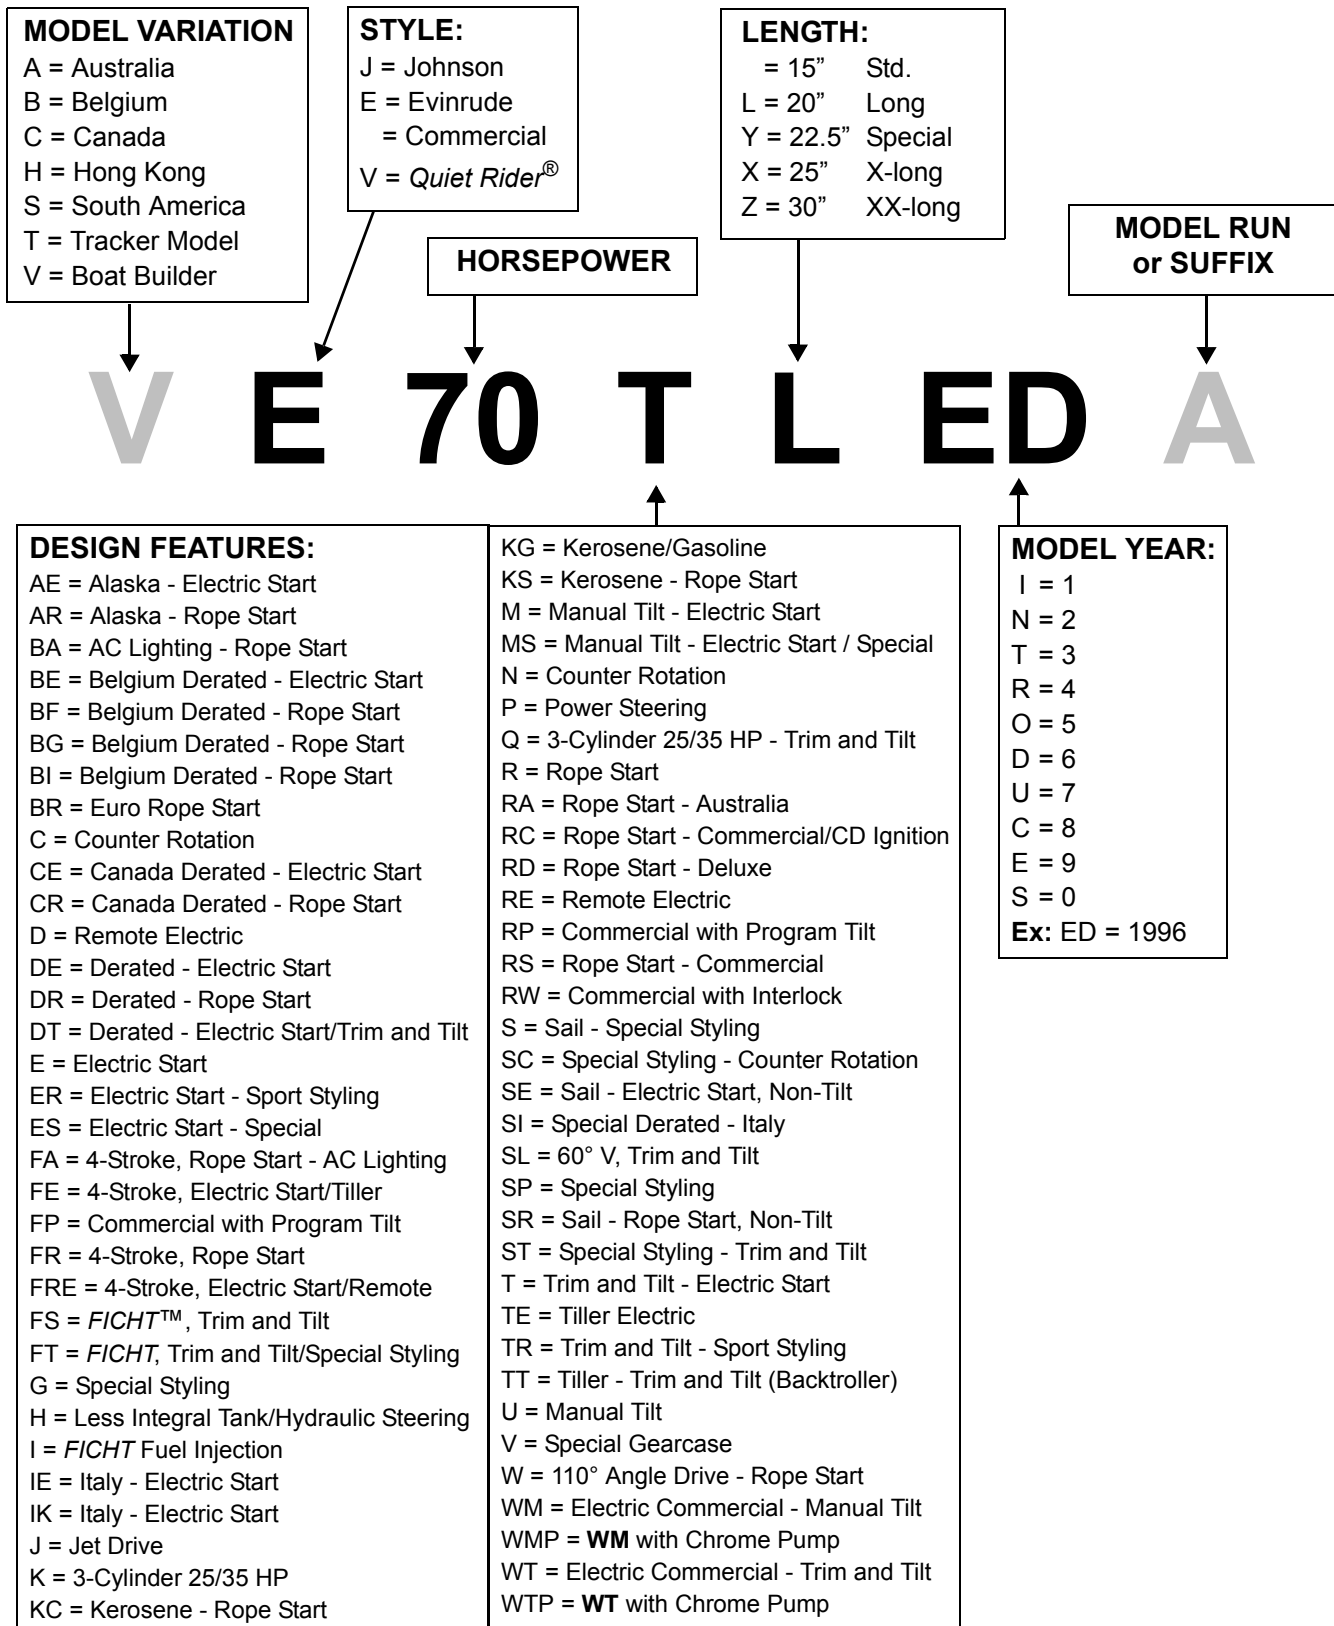

TABLE OF CONTENTS

MODEL NUMBER DESIGNATION - OUTBOARDS	2
MODEL YEARS 1980-1998	2
MODEL YEARS 1999-2001	3
MODEL YEARS 2002 AND UP	4
RECREATIONAL OUTBOARDS 1980-1999	5
RECREATIONAL OUTBOARDS 2000-2005	18
COMMERCIAL OUTBOARDS 1977-1999	32
COMMERCIAL OUTBOARDS 2000-2005	37
MILITARY OUTBOARDS 1980-2005	39
RACING OUTBOARDS 1967-1995	40
ELECTRIC OUTBOARDS 1974-1999	41
ELECTRIC OUTBOARDS 1999-2001	43
JOHNSON® RECREATIONAL OUTBOARDS 1922-1979	44
EVINRUDE® RECREATIONAL OUTBOARDS 1913-1979	49
OMC SEA DRIVE™ MODELS	61
TURBOJET™ MODELS	61
OMC ZEPHYR™ SAIL DRIVES	61
GALE MANUFACTURED PRODUCTS 1941-1963	62
MODEL NUMBER DESIGNATION - STERN DRIVES	65
MODEL YEARS 1981-1985	65
MODEL YEARS 1986-1993	66
OMC STERN DRIVES 1964-1993	67
OMC INBOARDS 1970-1982	73
BOATS, TRAILERS AND DIVING UNITS	75
SNOWMOBILES	78

MODEL NUMBER DESIGNATION - OUTBOARDS

Model Years 1980-1998